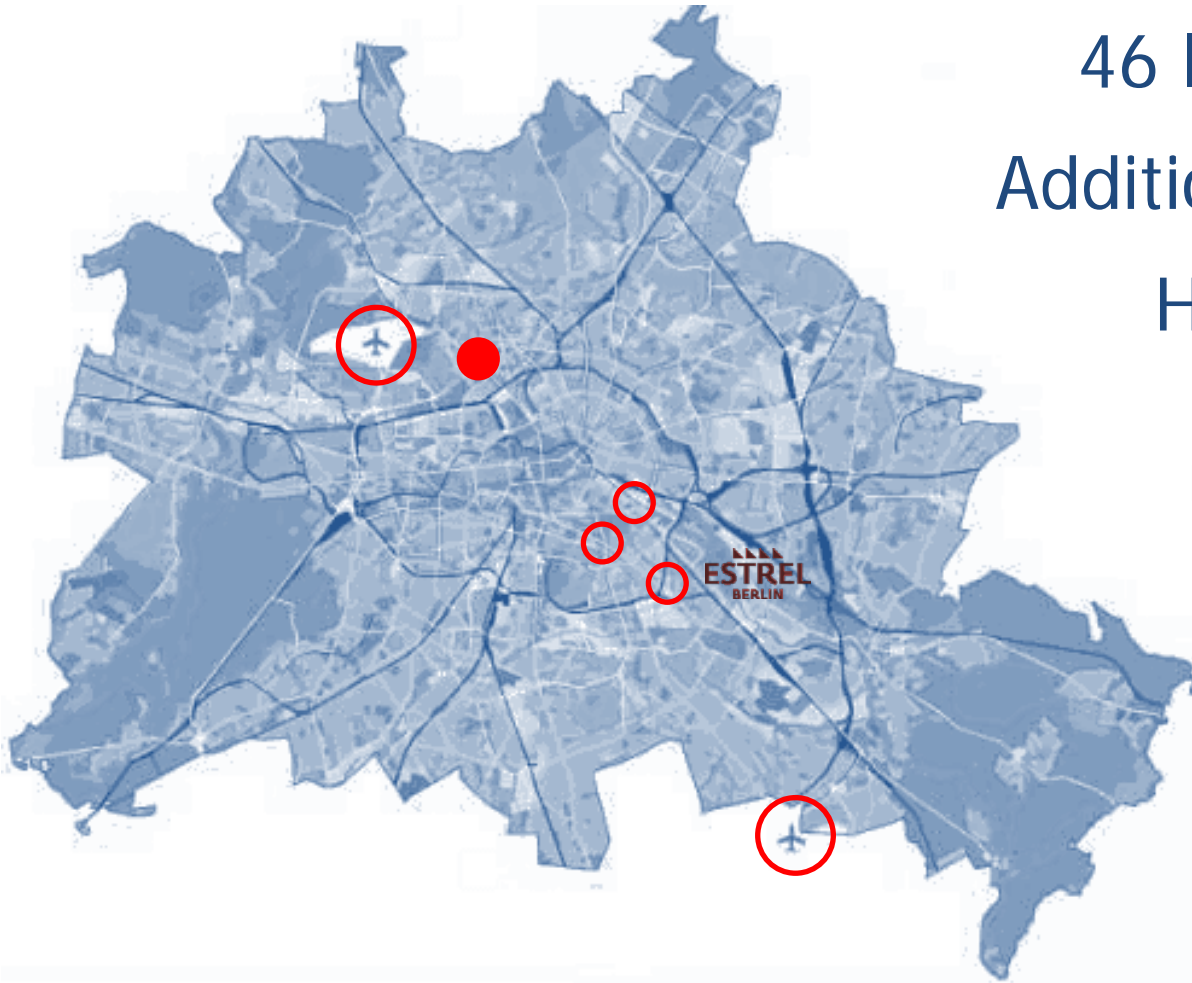

TXL 30 min.

Train 1 min.

ESBC 2020 Berlin / Germany

Bowling centre options

46 lanes Schillerpark

28 lanes Bowling World

28 lanes Neue City

ESBC 2020 Berlin / Germany

Bowling centre options

102 lanes in 3 centres

Capacity for > 1,000 bowlers

More centres available

if needed

ESBC 2020 Berlin / Germany

The bowling centres

46 lanes Schillerpark
Additional hotel nearby
Host of WYC 2006

ESBC 2020 Berlin / Germany

The bowling centres

46 lanes Schillerpark
Additional hotel nearby
Host of WYC 2006

ESBC 2020 Berlin / Germany

The bowling centres

28 lanes Bowling World

Additional hotel nearby

Opening 2018

ESBC 2020 Berlin / Germany

The bowling centres

28 lanes Bowling World
Additional hotel nearby
Opening 2018

ESBC 2020 Berlin / Germany

The bowling centres

28 lanes Neue City

Additional hotel nearby

Spectators' Tribune