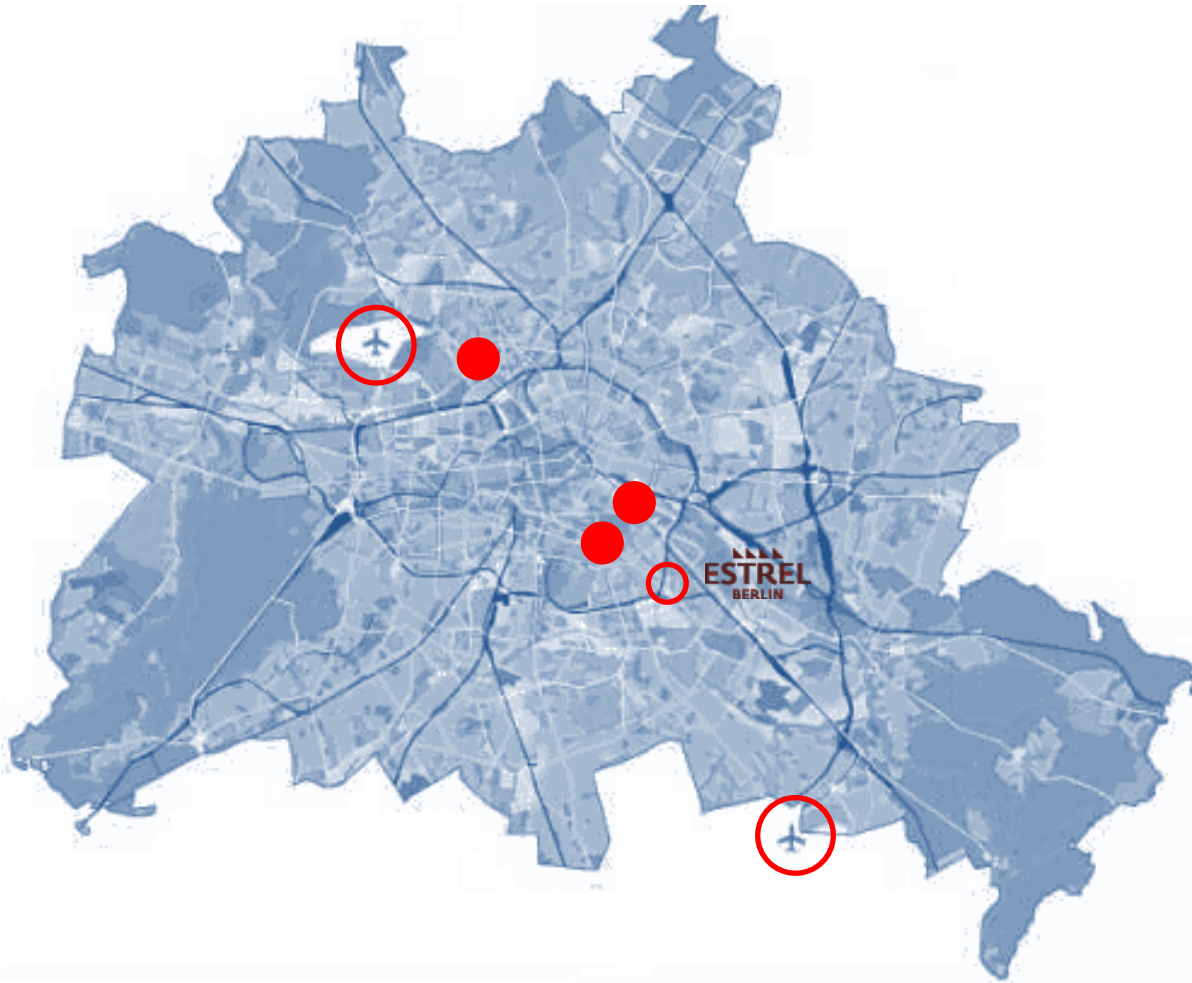

ESBC 2020 Berlin / Germany

The bowling centres

46 lanes Schillerpark
Additional hotel nearby
Host of WYC 2006

ESBC 2020 Berlin / Germany

The bowling centres

28 lanes Bowling World

Additional hotel nearby

Opening 2018

ESBC 2020 Berlin / Germany

The bowling centres

28 lanes Bowling World
Additional hotel nearby
Opening 2018

ESBC 2020 Berlin / Germany

The bowling centres

28 lanes Neue City

Additional hotel nearby

Spectators' Tribune

Host of EWC 2014

ESBC 2020 Berlin / Germany

The bowling centres

28 lanes Neue City

Additional hotel nearby

Spectators' Tribune

Host of EWC 2014

ESBC 2020 Berlin / Germany

Quick transfers from Estrel

to Schillerpark
20-30 Min.

to Bowling World
and Neue City
5-10 Min.

ESBC 2020 Berlin / Germany

Our proposal

Arrival Fri 26 / Sat 27 June 2020

Banquet Fri 3 July 2020

Departure Sat 4 / Sun 5 July 2020