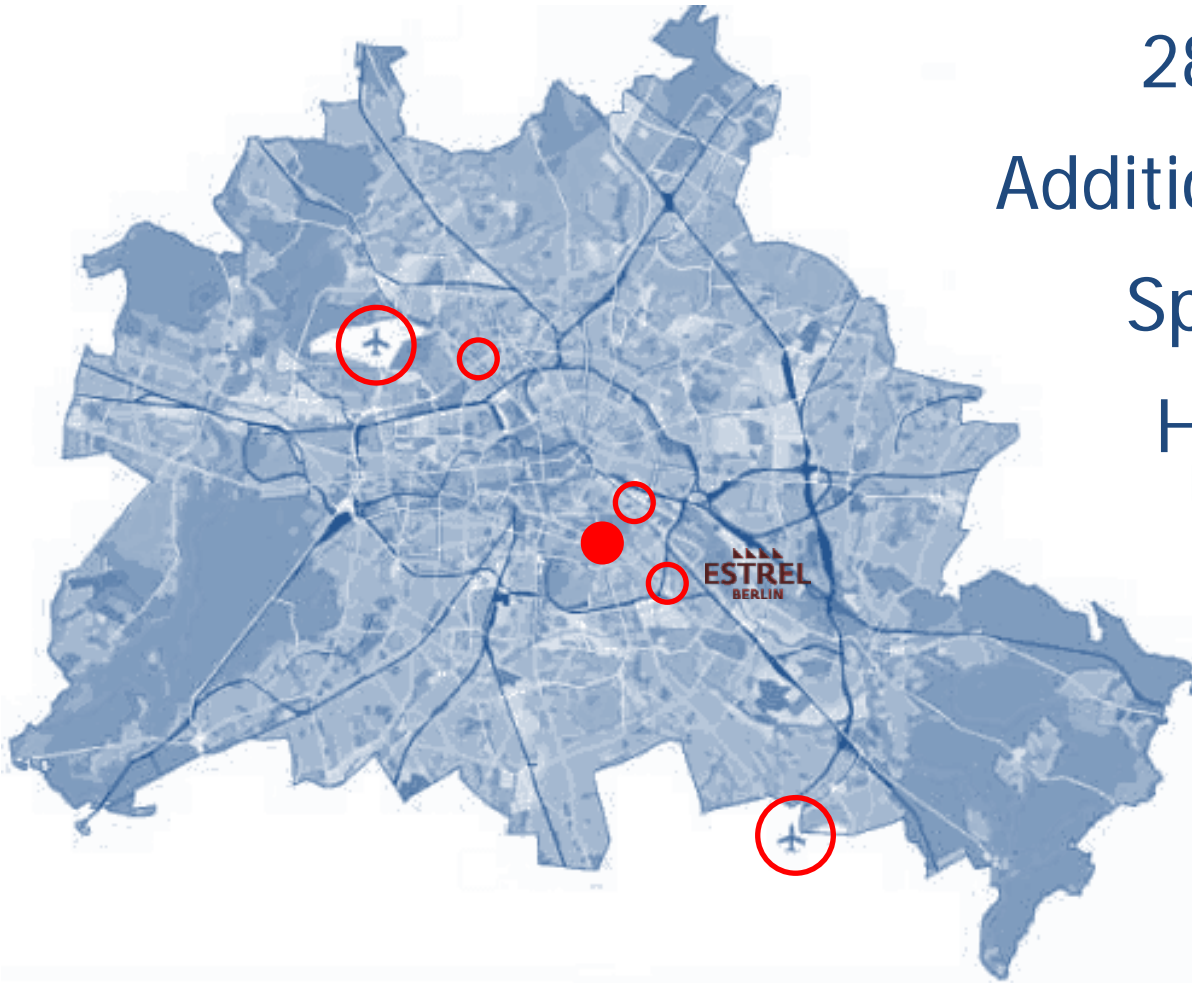

ESBC 2020 Berlin / Germany

The bowling centres

46 lanes Schillerpark
Additional hotel nearby
Host of WYC 2006

ESBC 2020 Berlin / Germany

The bowling centres

28 lanes Bowling World

Additional hotel nearby

Opening 2018

ESBC 2020 Berlin / Germany

The bowling centres

28 lanes Bowling World
Additional hotel nearby
Opening 2018

ESBC 2020 Berlin / Germany

The bowling centres

28 lanes Neue City

Additional hotel nearby

Spectators' Tribune

Host of EWC 2014

ESBC 2020 Berlin / Germany

The bowling centres

28 lanes Neue City

Additional hotel nearby

Spectators' Tribune

Host of EWC 2014

ESBC 2020 Berlin / Germany