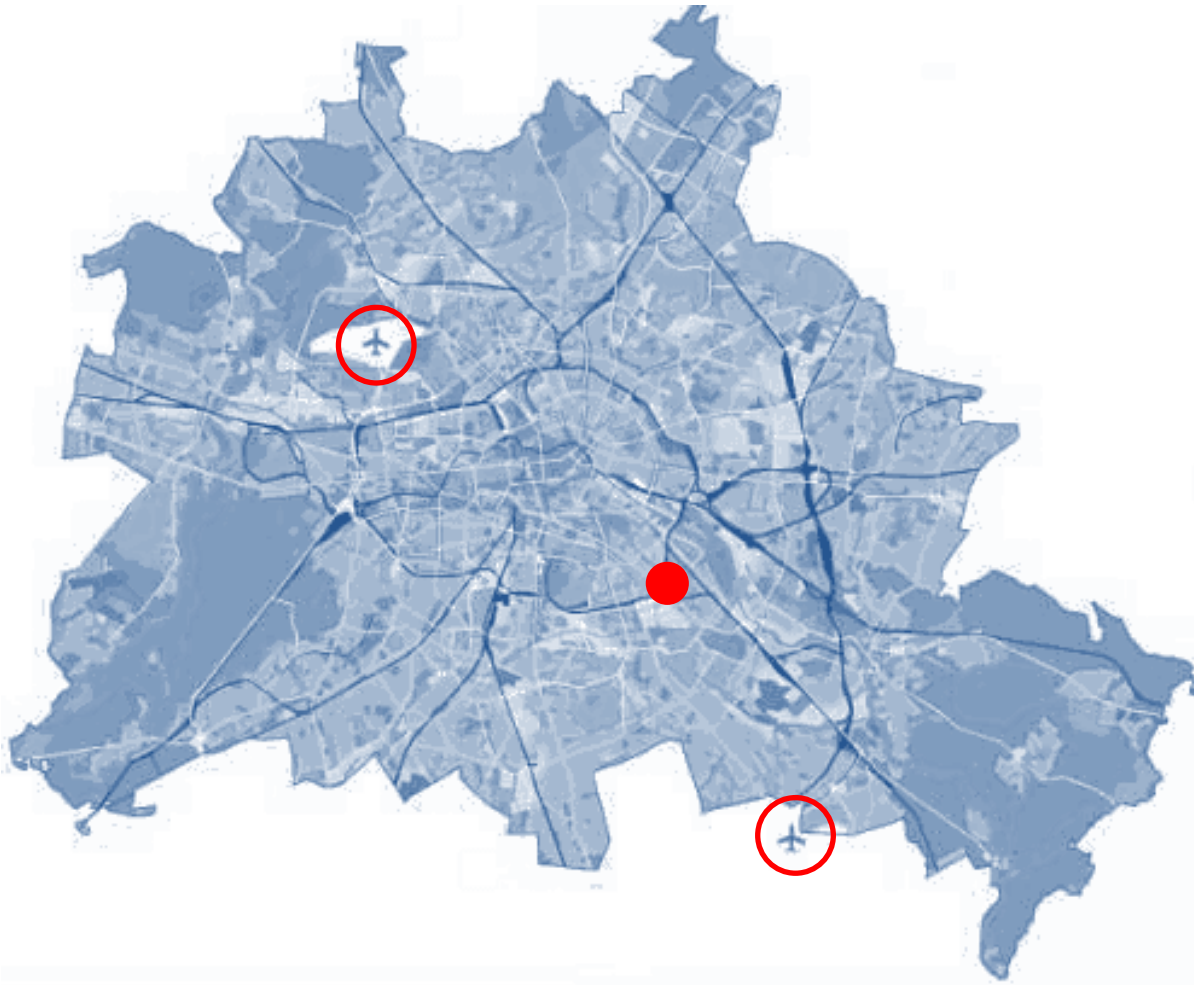

ESTREL
BERLIN

ESBC 2020 Berlin / Germany

Waterfront facilities

ESTREL
BERLIN

ESBC 2020 Berlin / Germany

Daily entertainment

ESTREL
BERLIN

ESBC 2020 Berlin / Germany

Banquet hall inhouse

ESTREL
BERLIN

ESBC 2020 Berlin / Germany

The main hotel

ESBC 2020 Berlin / Germany

The main hotel

ESTREL
BERLIN

SXF 15 min.

TXL 30 min.

Train 1 min.

ESBC 2020 Berlin / Germany

Bowling centre options

46 lanes Schillerpark

28 lanes Bowling World

28 lanes Neue City

ESBC 2020 Berlin / Germany