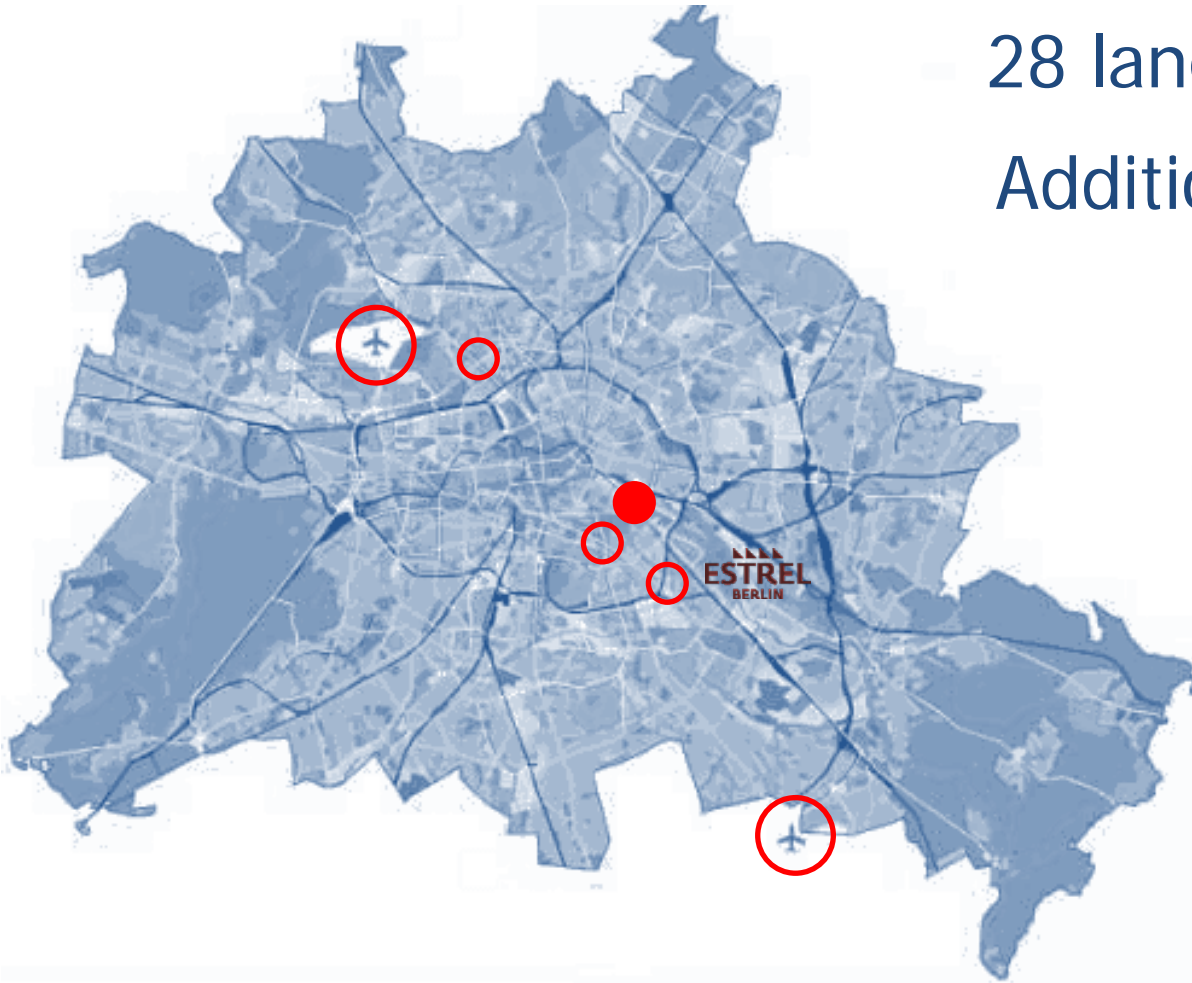

Bowling centre options

102 lanes in 3 centres

Capacity for > 1,000 bowlers

More centres available

if needed

ESBC 2020 Berlin / Germany

The bowling centres

46 lanes Schillerpark
Additional hotel nearby
Host of WYC 2006

ESBC 2020 Berlin / Germany

The bowling centres

46 lanes Schillerpark
Additional hotel nearby
Host of WYC 2006

ESBC 2020 Berlin / Germany

The bowling centres

28 lanes Bowling World

Additional hotel nearby

Opening 2018

ESBC 2020 Berlin / Germany

The bowling centres

28 lanes Bowling World
Additional hotel nearby
Opening 2018

ESBC 2020 Berlin / Germany

The bowling centres

28 lanes Neue City

Additional hotel nearby

Spectators' Tribune