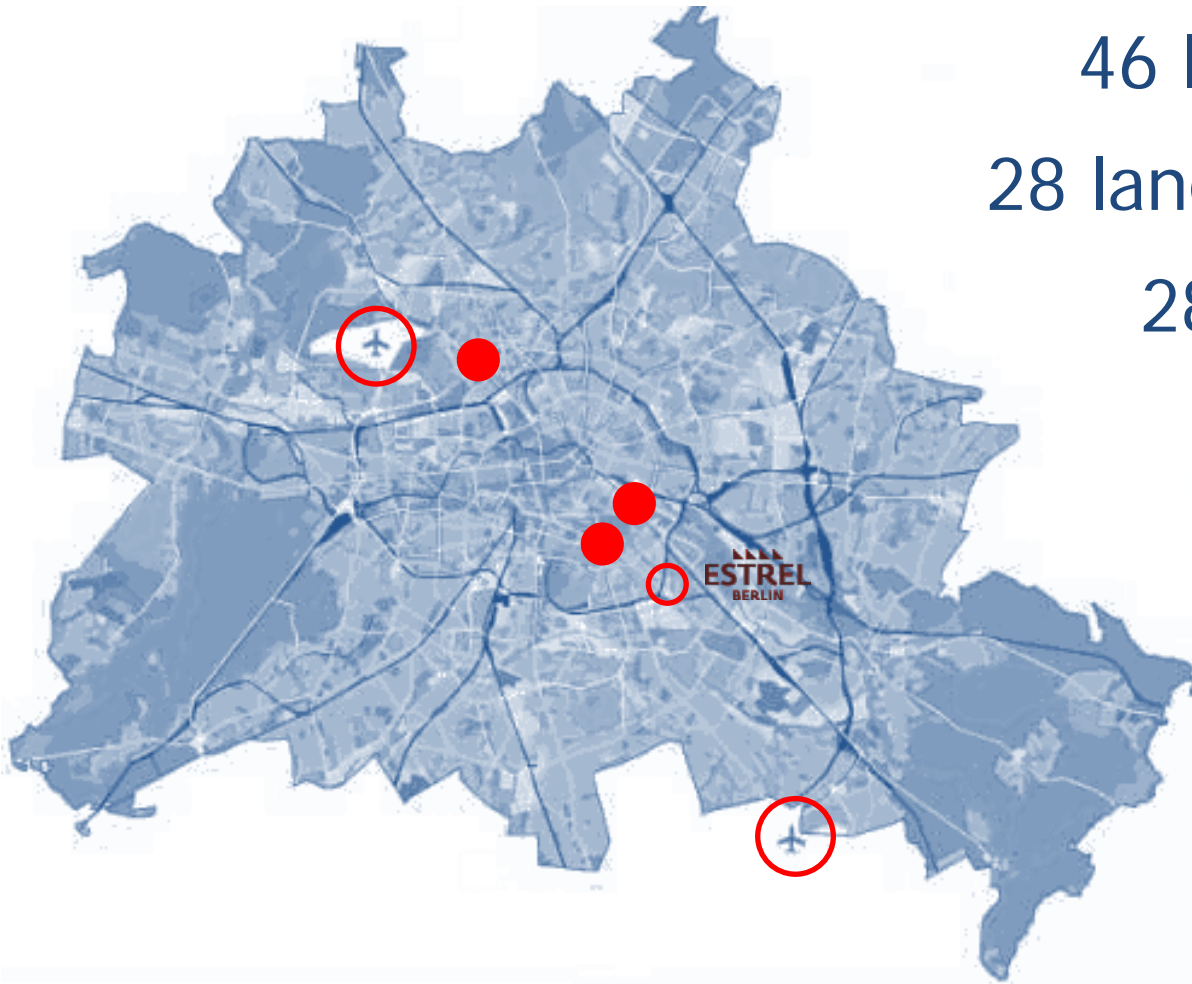

ESTREL
BERLIN

ESBC 2020 Berlin / Germany

Waterfront facilities

ESTREL
BERLIN

ESBC 2020 Berlin / Germany

Daily entertainment

ESTREL
BERLIN

ESBC 2020 Berlin / Germany

Banquet hall inhouse

ESTREL
BERLIN

ESBC 2020 Berlin / Germany

The main hotel

ESBC 2020 Berlin / Germany

The main hotel

ESTREL
BERLIN

SXF 15 min.

TXL 30 min.

Train 1 min.

ESBC 2020 Berlin / Germany

Bowling centre options

46 lanes Schillerpark

28 lanes Bowling World

28 lanes Neue City

ESBC 2020 Berlin / Germany

Bowling centre options

102 lanes in 3 centres

Capacity for > 1,000 bowlers

More centres available

if needed

ESBC 2020 Berlin / Germany

The bowling centres

46 lanes Schillerpark
Additional hotel nearby
Host of WYC 2006