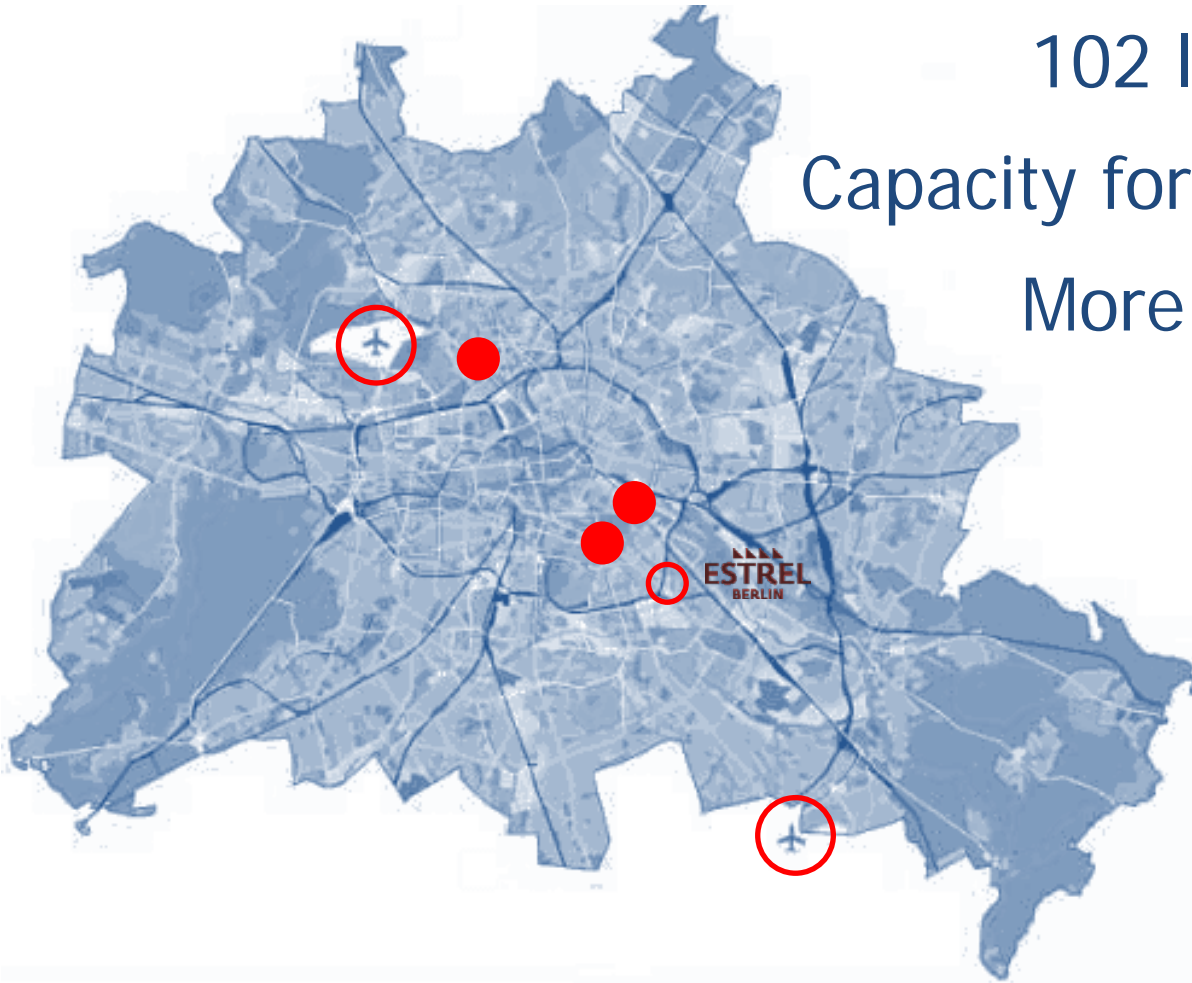

Banquet hall inhouse

ESTREL
BERLIN

ESBC 2020 Berlin / Germany

The main hotel

ESBC 2020 Berlin / Germany

The main hotel

ESTREL
BERLIN

SXF 15 min.

TXL 30 min.

Train 1 min.

ESBC 2020 Berlin / Germany

Bowling centre options

46 lanes Schillerpark

28 lanes Bowling World

28 lanes Neue City

ESBC 2020 Berlin / Germany

Bowling centre options

102 lanes in 3 centres

Capacity for > 1,000 bowlers

More centres available

if needed

ESBC 2020 Berlin / Germany

The bowling centres

46 lanes Schillerpark
Additional hotel nearby
Host of WYC 2006

ESBC 2020 Berlin / Germany

The bowling centres

46 lanes Schillerpark
Additional hotel nearby
Host of WYC 2006

ESBC 2020 Berlin / Germany

The bowling centres

28 lanes Bowling World

Additional hotel nearby

Opening 2018