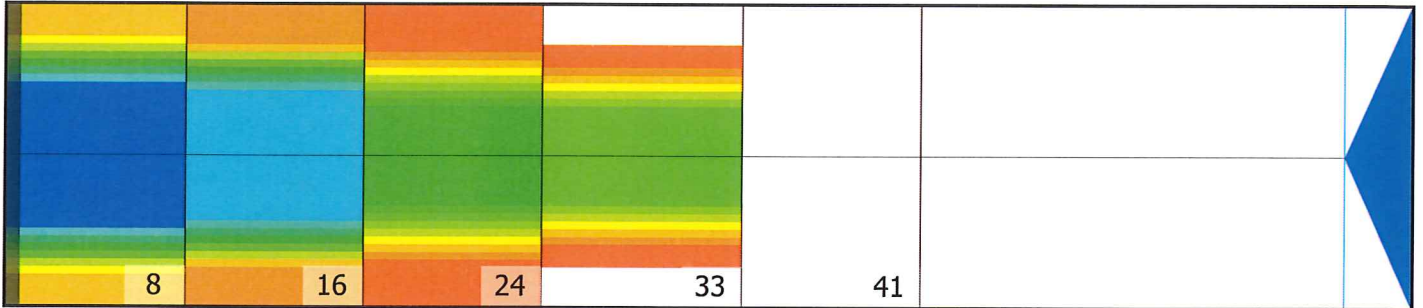

HUS H 2018

Conditioner:

Cleaner:

Zone Configuration