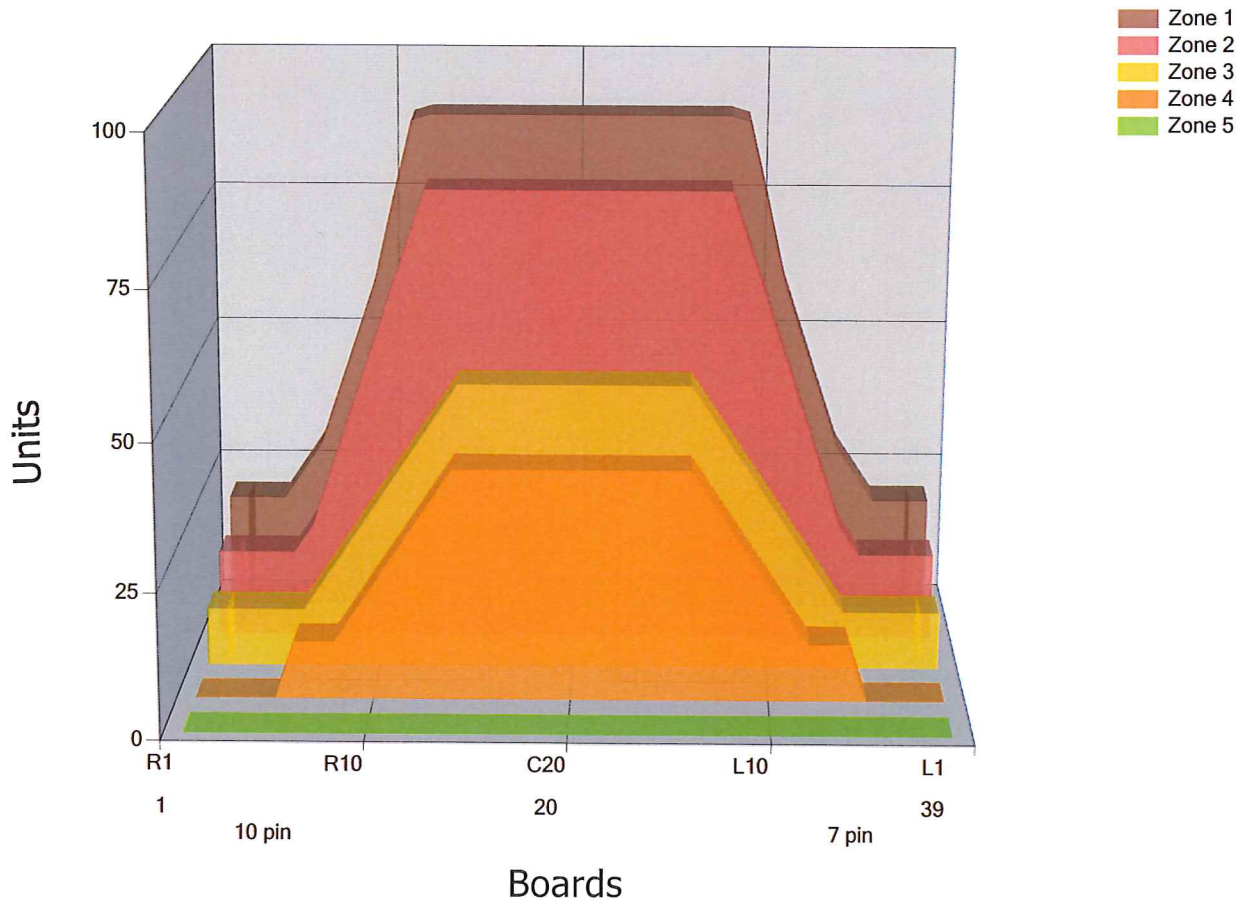

HUS H 2018

Conditioner:

Cleaner:

Zone Configuration

Cleaner Transition

Mode: Clean and Condition

Speed: Max Clean

Start Cleaner Spray: 0 Feet

Start Squeegee: 0 Feet

Start Conditioning: 6 Inches

Split Pattern: No

Zone 1	Avg	Ratio	Zone 2	Avg	Ratio
Left	27.0	3.3 : 1	Left	19.0	4.2 : 1
Right	27.0	3.3 : 1	Right	19.0	4.2 : 1
Center	90.0		Center	80.0	

Zone 3	Avg	Ratio	Zone 4	Avg	Ratio
Left	11.0	4.5 : 1	Left	4.0	10.0 : 1
Right	11.0	4.5 : 1	Right	4.0	10.0 : 1
Center	50.0		Center	40.0	

Zone 5	Avg	Ratio
Left	0.0	1.0 : 1
Right	0.0	1.0 : 1
Center	0.0	