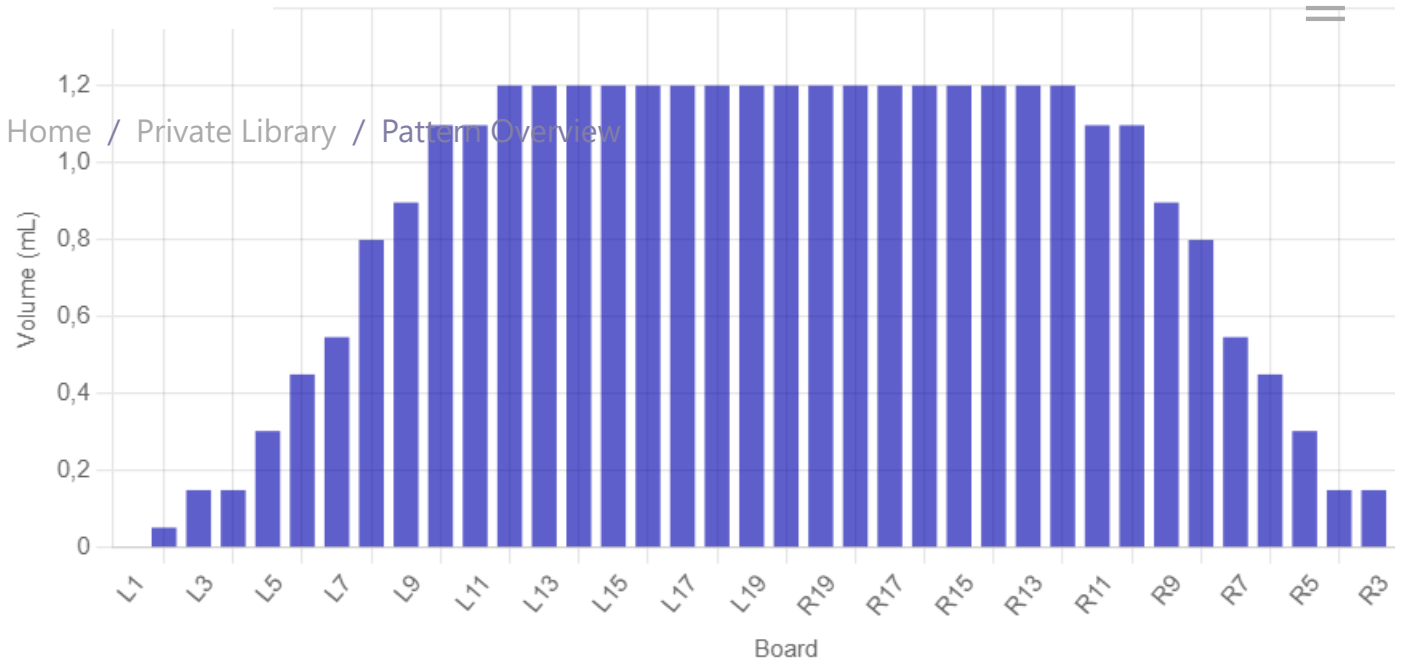

Delete

Pattern Length: 43 ft

Cleaner Distance: 50 ft

Zones: 7

Volume: 31.50 mL

Volume by Board

RATIO DETAIL

3L-7L : 18L-18R	8L-12L : 18L-18R	13L-17L : 18L-18R	18L-18R : 17R-13R	18L-18R : 12R-8R	18L-18R : 18L-18R
Outside Track : Middle	Middle Track : Middle	Inside Track : Middle	Middle : Inside Track	Middle : Middle Track	Middle : C Track
3.75	1.18	1.00	1.00	1.18	3.75