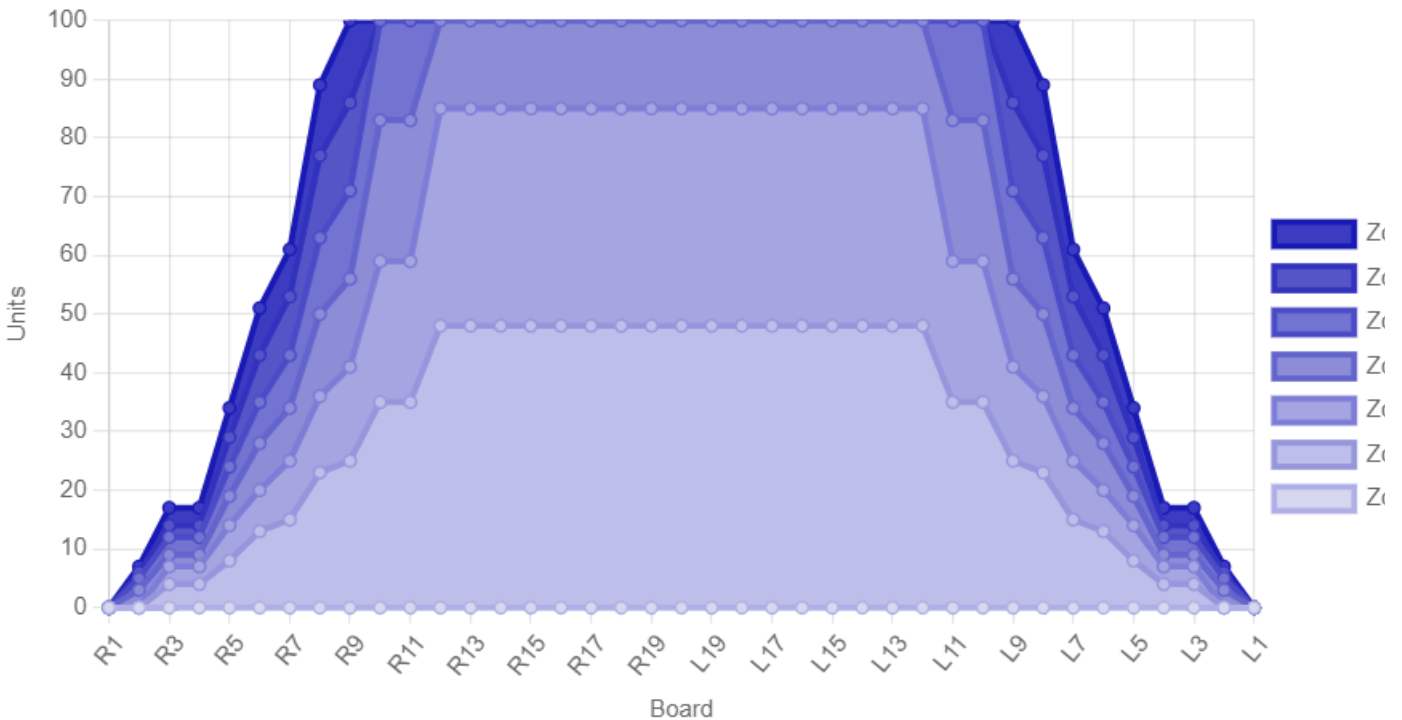

Delete

Pattern Length: 43 ft

Cleaner Distance: 50 ft

Zones: 7

Volume: 31.50 mL

Volume by Board

RATIO DETAIL

3L-7L : 18L-18R	8L-12L : 18L-18R	13L-17L : 18L-18R	18L-18R : 17R-13R	18L-18R : 12R-8R	18L-18R : 18L-18R
Outside Track : Middle	Middle Track : Middle	Inside Track : Middle	Middle : Inside Track	Middle : Middle Track	Middle : C Track
3.75	1.18	1.00	1.00	1.18	3.75