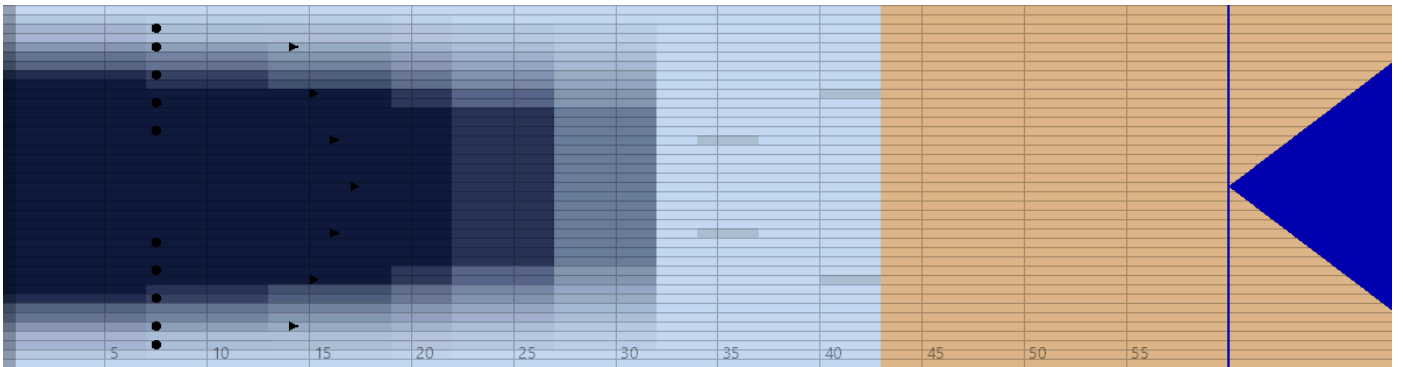

Delete

Pattern Length: 43 ft

Cleaner Distance: 50 ft

Zones: 7

Volume: 31.50 mL

Volume by Board

RATIO DETAIL

3L-7L : 18L-18R	8L-12L : 18L-18R	13L-17L : 18L-18R	18L-18R : 17R-13R	18L-18R : 12R-8R	18L-18R : 18L-18R
Outside Track : Middle	Middle Track : Middle	Inside Track : Middle	Middle : Inside Track	Middle : Middle Track	Middle : C Track
3.75	1.18	1.00	1.00	1.18	3.75